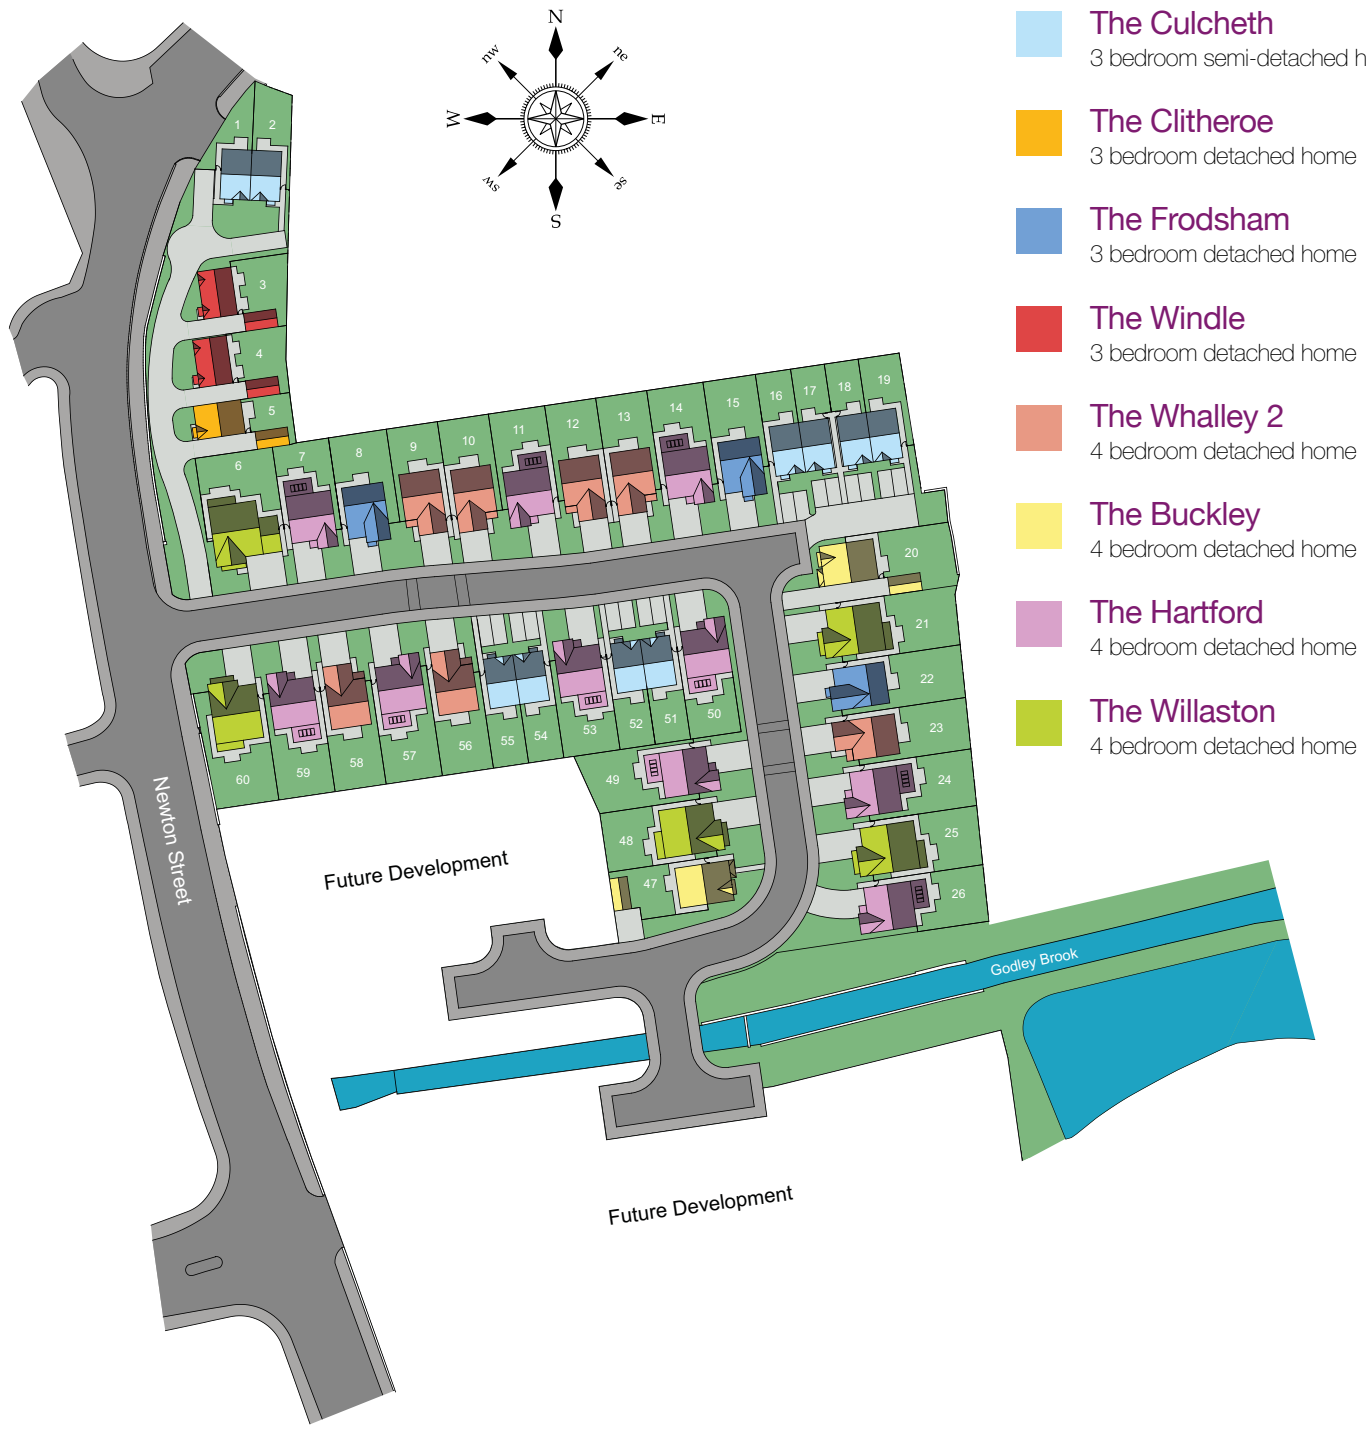

Christy Brow

HYDE

- **The Culcheth**
3 bedroom semi-detached home
- **The Clitheroe**
3 bedroom detached home
- **The Frodsham**
3 bedroom detached home
- **The Windle**
3 bedroom detached home
- **The Whalley 2**
4 bedroom detached home
- **The Buckley**
4 bedroom detached home
- **The Hartford**
4 bedroom detached home
- **The Willaston**
4 bedroom detached home

These particulars are for illustration only. The layout of this plan is not to scale and is an indication only of relative positions of properties. Consequently these particulars should be treated as general guidance only and cannot be relied on as accurately describing any of the Specific Matters prescribed by any Order under the Consumer Protection From Unfair Trading Regulations 2008. Nor do they constitute a contract or part of a contract. Please ensure that you check with the Sales Consultant on the development for specific plot details.